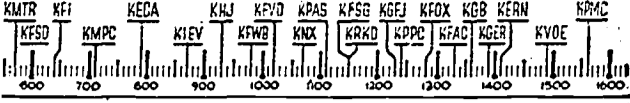

YOUR RADIO TODAY

[The information contained in this schedule is furnished by the stations broadcasting the program]

SUNDAY CHURCH SERVICES

Time	Station	Service
7 A.M.	KFWB	Ev'yman's Church
	KGER	Penicostal
	KNX	Air Church
7:30 A.M.	KRKO	Rev. Squires
8 A.M.	KPVD	Rev. Salas
	KNX	Air Church
	KPAC	Country Church
	KGER	Kingdom Within
	KMPC	Sacred Heart
8:15 A.M.	KMPC	J. E. Wainwright
8:30 A.M.	KFWB	Rescue Mission
	KPAS	Immanuel Baptist
	KMTR	W. B. Record
	KPVD	Church of Christ
9 A.M.	KMTR	Lutheran Church
	KFAC	Liberal Catholic Hr.
9:15 A.M.	KGER	March Ahead Time
9:30 A.M.	KFAC	Ev'yman's Church
	KPPC	Bible Class
	KPAS	Immanuel Temple
10 A.M.	KNX	Air Church
	KMPC	Wesley League
10:15 A.M.	KFOX	Independ. Church
10:30 A.M.	KPPC	Church News
	KFSG	Aimee McPherson
10:45 A.M.	KPPC	Church Service
11 A.M.	KPPC	Church Service
	KFAC	Methodist Church
	KPAS	Church Open Door
11:30 A.M.	KFOX	Christian Church
12 NOON	KMTR	St. Brendan Church
12:30 P.M.	KHJ	Children's Chapel
1:30 P.M.	KHJ	People's Church
2 P.M.	KPAS	Franklin Chapel
	KMTR	Lutheran Church
2:30 P.M.	KPAS	Calvary Tabernacle
	KFOX	Rev. Billy Adams
3 P.M.	KECA	Catholic Hr.
	KFSG	Evangelistic
	KFOX	Rev. Ivie
	KNX	Church
3:30 P.M.	KPAS	Church Christ
	KECA	Church Federation
4 P.M.	KFOX	Loey West
	KGER	Heralds of Hope
4:30 P.M.	KPAS	Christian Church
4:45 P.M.	KGER	Colonial Tabernacle
	KMTR	Bible Treasury
5 P.M.	KPAS	Lincoln Presby. Ch.
5:30 P.M.	KGER	Rev. Weber
6:30 P.M.	KFOX	Rev. Ivie
	KGFJ	Tabernacle
	KPAS	Beyond Tomorrow
7 P.M.	KFOX	Christian Science
	KFSG	Aimee McPherson
	KPAS	Holliston Methodist
8 P.M.	KMTR	Floyd B. Johnson
	KGFJ	Bethel Church
	KPPC	Church Service
	KFWB	Presbyterian Ch.
	KPAS	Church Open Door
	KFAC	Methodist Church
9 P.M.	KGER	Fullerton 4 Square
9:30 P.M.	KGFJ	Boyd Johnston
	KFAC	"Glorious Hope"
	KMTR	Lutheran Church
	KFSG	Wendell St. Clark
9:45 P.M.	KMTR	Lutheran Church
	KFWB	Pacific Lutheran
7 A.M.	KFAC	Friendly Hr.
	KMTR	Calif. Theater